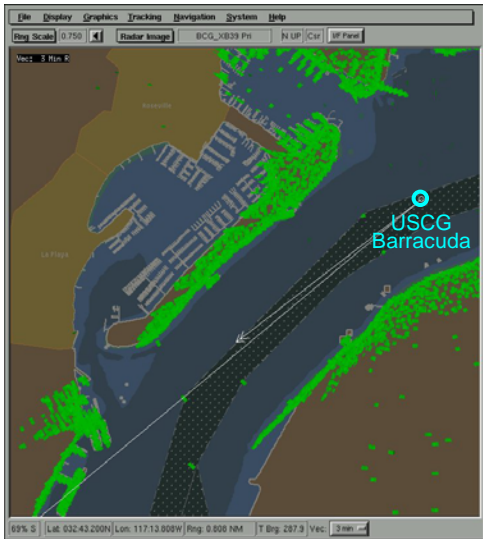

Providing Scalable Surveillance Solutions for Vessels, Ports, Waterways, and Offshore Facilities.

Blue Force Tracker (BFT)

SSR Engineering's Blue Force Tracker unit allows secure exchange of information between cooperating vessels and the command center utilizing standard AIS equipment.

The Command Center receives and decrypts the information

The secure information is displayed on Operator Consoles.

Ships transmit encrypted position information

Features:

- Interfaces with any commercial AIS base station
- Controls any AIS mobile unit supporting BFT modes
- Simple selection of BFT Normal, Restricted, or Quiet Mode
- BFT tracks can be displayed on RDOP or other Consoles
- AES Encryption